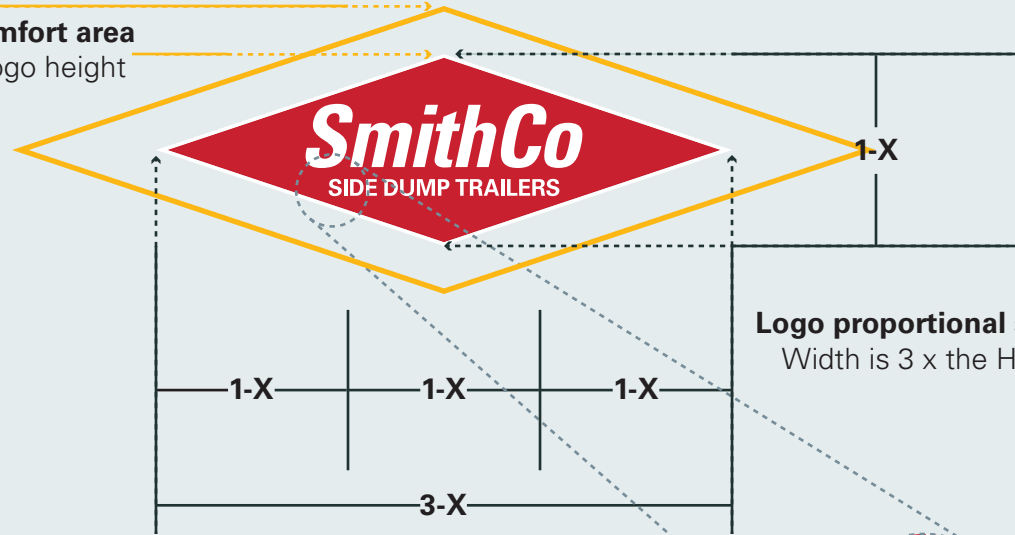

SmithCo Identity Style Guide

Logos and Color Palette

2019

Logo comfort area
1/4 of logo height

Logo proportional scale
Width is 3 x the Height

X
Diamond border

Diamond border thickness = Width of letter I

Corporate logos